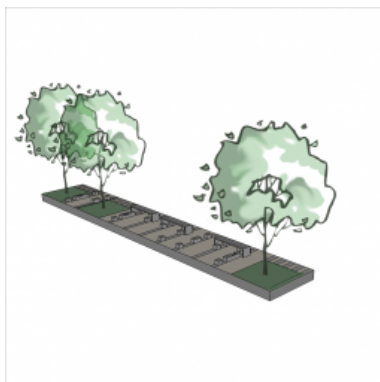

Côte-des-Neiges Pathway

Small linear public space.

Case # 11006-00

TREE CANOPY

55 %

ONSITE PARKING

0 m²

PEDESTRIAN CIRCULATION