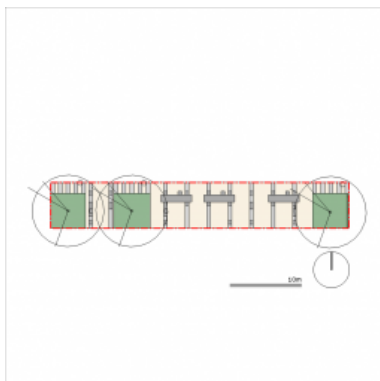

Côte-des-Neiges Pathway

Small linear public space.

Case # 11006-00

TREE CANOPY

55 %

ONSITE PARKING

0 m²

PEDESTRIAN CIRCULATION

153 m²

VEHICLE CIRCULATION

0 m²

NUMBER TREES

3

TREE CANOPY AREA

145 m²

SITE AREA

265 m²

NET IMPERVIOUS

29 m²

PERVIOUS PAVING

141 m²

SHRUB

1 m²

TURF